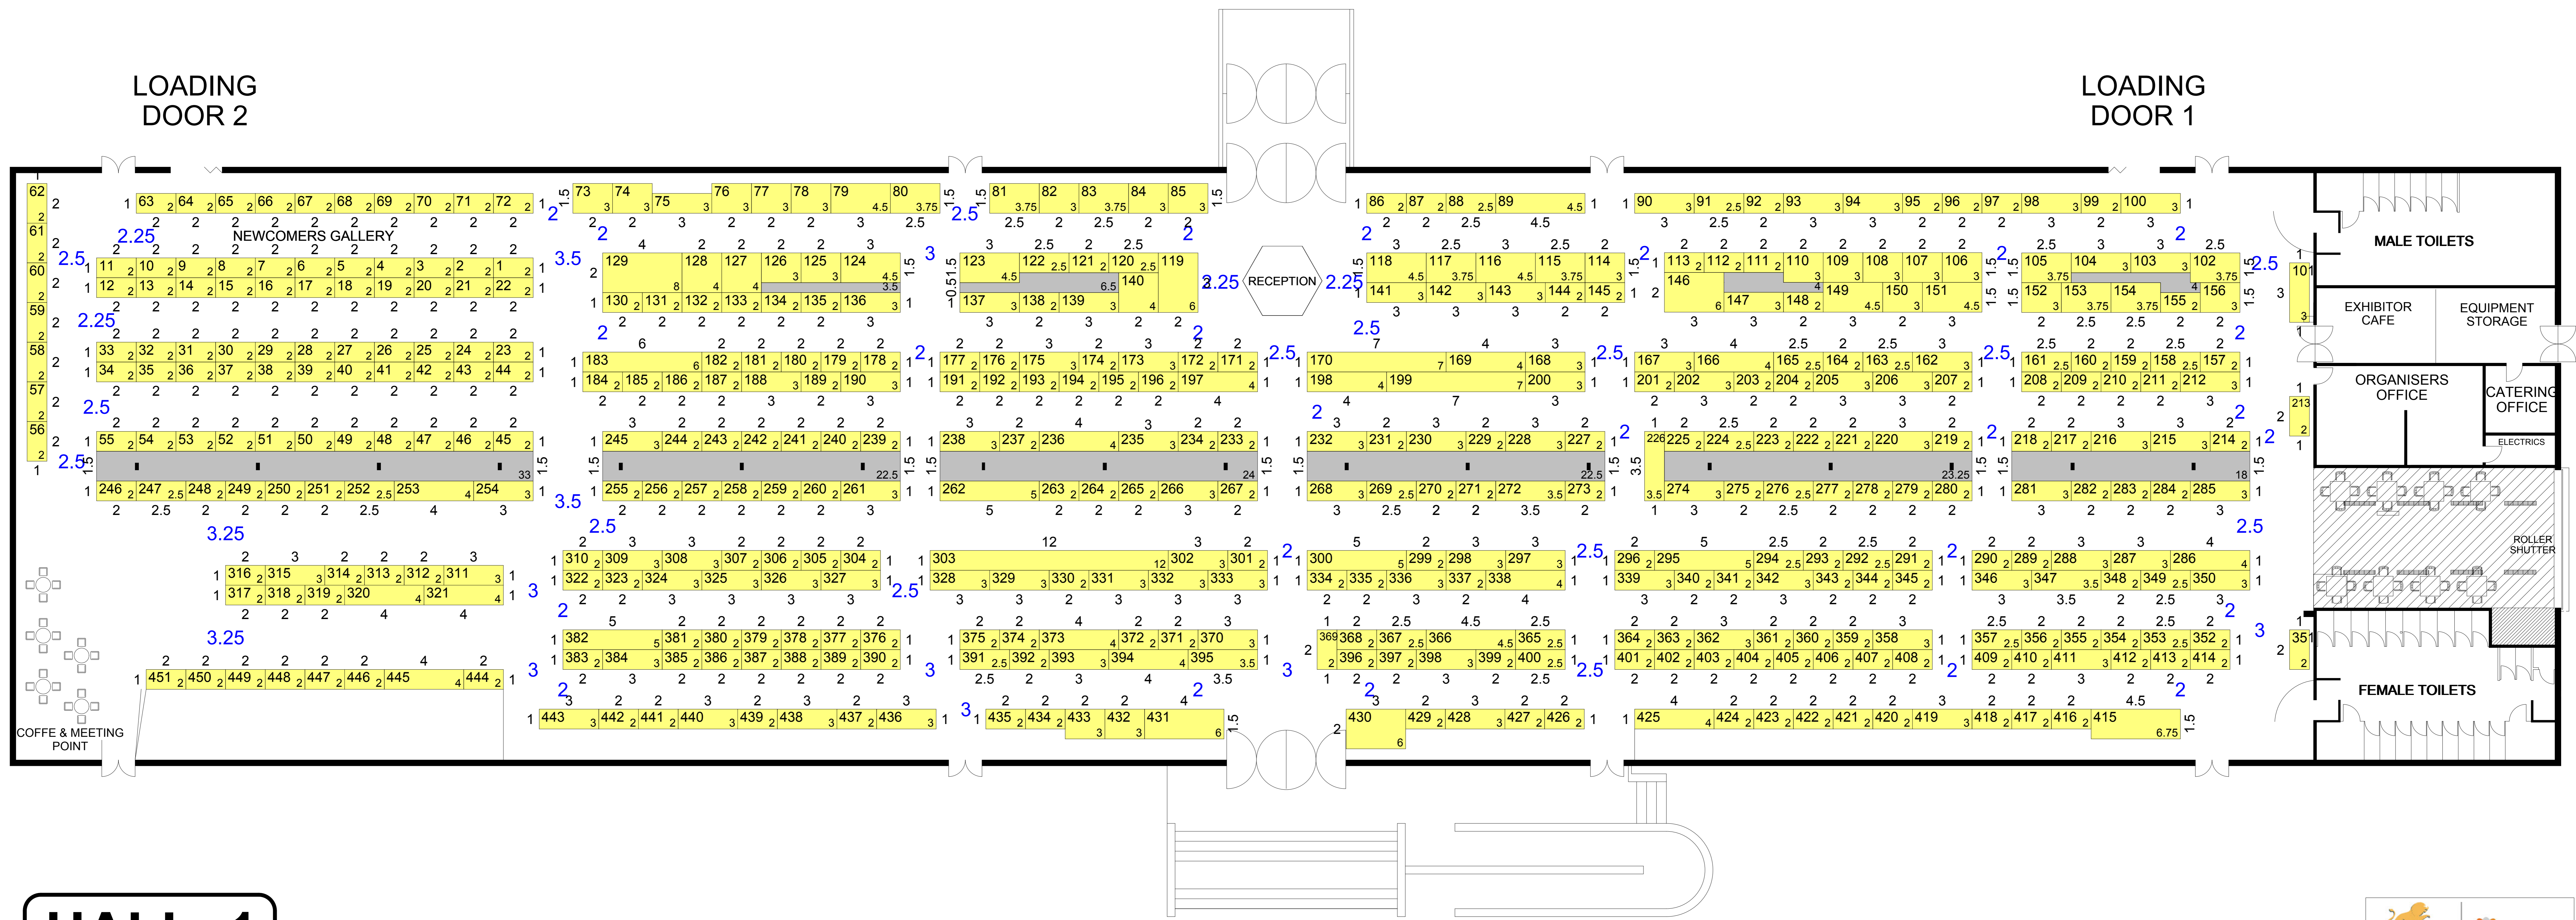

British Craft Trade Fair 2013

7th - 9th April 2013

MAIN
ENTRANCE

HALL 1